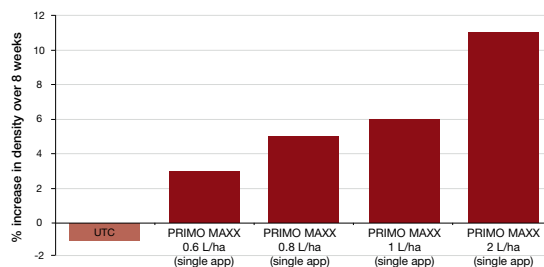

Denser roots and shoots after PRIMO MAXX application

PRIMO MAXX

Untreated

PRIMO MAXX Program - Increase in Bentgrass Density

PRIMO MAXX Program - Increase in Couch Density

PRIMO MAXX can be used as a growth regulation tool on the following turf species:

Warm Season Turf Grasses	Cool Season Turf Grasses
Bahia Grass, Buffalo Grass, Carpet Grass, Common Couch, Couch hybrids and varieties, Kikuyu, Queensland Blue Couch, Zoysia	Bent Grass, Fescue, Perennial Ryegrass

Refer to the registered label for full details.

SpraySURE | Accuracy and Performance

To achieve great results, accurate application is important.

Target	Syngenta Nozzle	Optimal Water Rate	Optimal Pressure Range
Leaf and crown F	XC 04 or XC 025	100 to 500 L/ha	2 to 4 bar