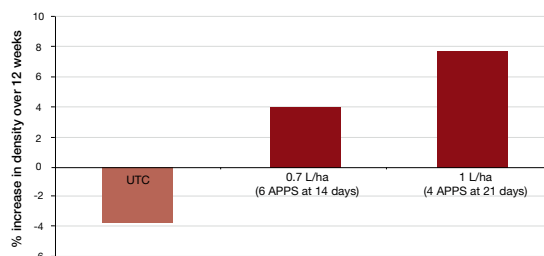

Denser roots and shoots after PRIMO MAXX application

PRIMO MAXX

Untreated

PRIMO MAXX Program - Increase in Bentgrass Density

PRIMO MAXX Program - Increase in Couch Density

PRIMO MAXX can be used as a growth regulation tool on the following turf species:

Refer to the registered label for full details.

SpraySURE | Accuracy and Performance

To achieve great results, accurate application is important.

Target	Syngenta Nozzle	Optimal Water Rate	Optimal Pressure Range
Leaf and crown F	XC 04 or XC 025	100 to 500 L/ha	2 to 4 bar